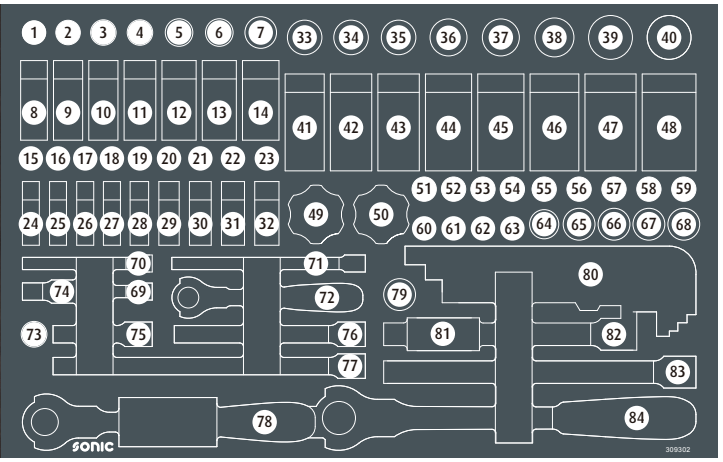

309301

	NO	Sonic NO	Size	Length	Q'ty
	1	22910	3/8"	28mm	
	2	22911	7/16"	28mm	
	3	22913	1/2"	28mm	
	4	22914	9/16"	28mm	
	5	22916	5/8"	28mm	
	6	22917	11/16"	30mm	
	7	22919	3/4"	30mm	
	8	2296310	3/8"	63mm	
	9	2296311	7/16"	63mm	
	10	2296313	1/2"	63mm	
	11	2296314	9/16"	63mm	
	12	2296316	5/8"	63mm	
	13	2296317	11/16"	63mm	
	14	2296319	3/4"	63mm	
	15	21905	3/16"	25mm	
	16	21955	7/32"	25mm	
	17	21906	1/4"	25mm	
	18	21907	9/32"	25mm	
	19	21908	5/16"	25mm	
	20	21909	11/32"	25mm	
	21	21910	3/8"	25mm	
	22	21911	7/16"	25mm	
	23	21913	1/2"	25mm	
	24	2195005	3/16"	50mm	
25	21950055	7/32"	50mm		
26	2195006	1/4"	50mm		
27	2195007	9/32"	50mm		
28	2195008	5/16"	50mm		
29	2195009	11/32"	50mm		
30	2195010	3/8"	50mm		
31	2195011	7/16"	50mm		
32	2195012	1/2"	50mm		
	33	23921	13/16"	38mm	
	34	23922	7/8"	38mm	
	35	23924	15/16"	38mm	
	36	23925	1"	42mm	
	37	23927	1.1/16"	42mm	
	38	23929	1.1/8"	43mm	
	39	23930	1.3/16"	43mm	
	40	23932	1.1/4"	43mm	
	41	2397721	13/16"	77mm	
	42	2397722	7/8"	77mm	

	NO	Sonic NO	Size	Length	Q'ty	
	43	2397724	15/16"	77mm		
	44	2397725	1"	77mm		
	45	2397727	1.1/16"	77mm		
	46	2397729	1.1/8"	77mm		
	47	2397730	1.3/16"	77mm		
	48	2397732	1.1/4"	77mm		
	49	7110301	1/4"	25mm		
	50	7110302	3/8"	28mm		
	51	82414803	1/8"	48mm		
	52	82414804	5/32"	48mm		
	53	82414805	3/16"	48mm		
	54	824148055	7/32"	48mm		
	55	82414806	1/4"	48mm		
	56	82414808	5/16"	48mm		
	57	82414810	3/8"	48mm		
	58	82414812	7/16"	48mm		
	59	82414813	1/2"	48mm		
		60	81413703	1/8"	37mm	
61		81413704	5/32"	37mm		
62		81413705	3/16"	37mm		
63		81413706	7/32"	37mm		
64		834106210	3/8"	62mm		
65		834106212	7/16"	62mm		
66		834106213	1/2"	62mm		
	67	834106214	9/16"	62mm		
	68	834106217	5/8"	62mm		
	69	7141050	1/4"	50mm		
	70	7141100	1/4"	100mm		
	71	7141150	1/4"	150mm		
	72	7110201	1/4"	150mm		
	73	71521	3/8"	52mm		
	74	7142044	3/8"	44mm		
	75	7142075	3/8"	75mm		
	76	7142150	3/8"	150mm		
77	7142250	3/8"	250mm			
	78	7110202	3/8"	235mm